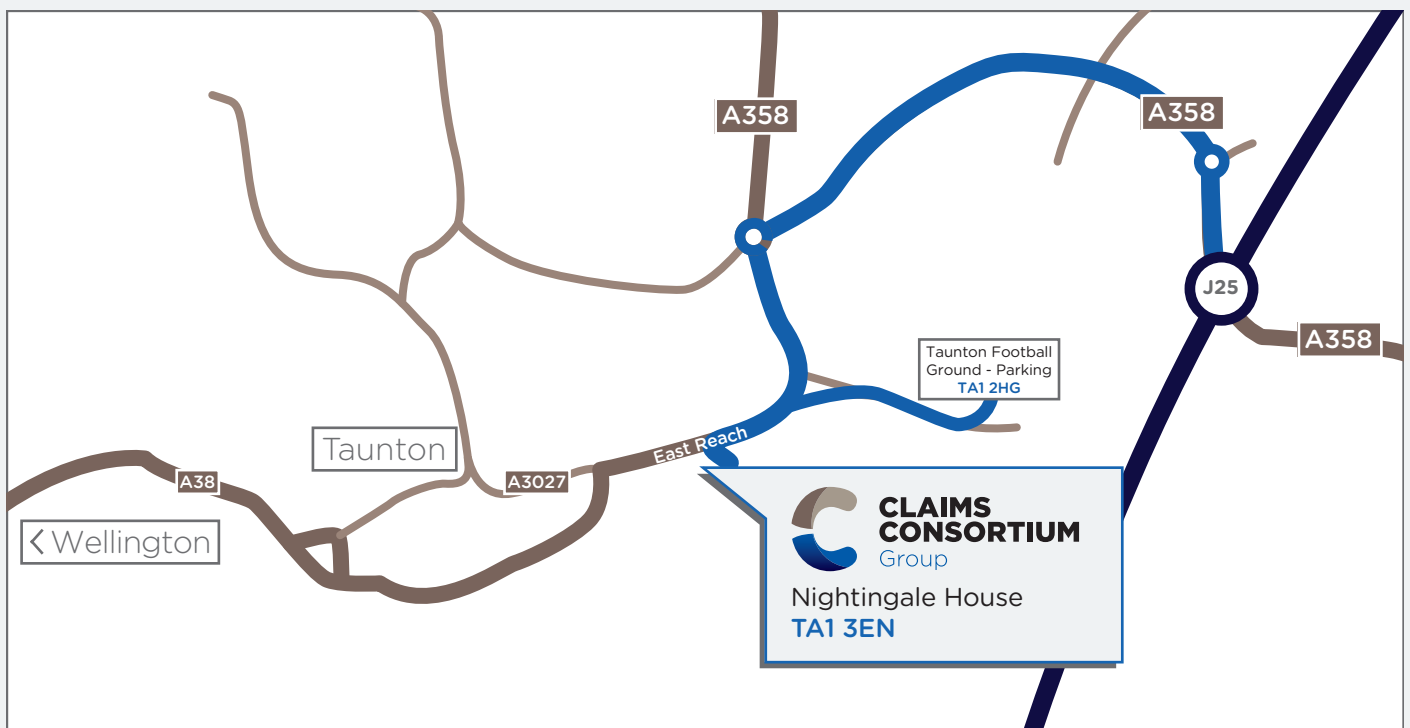

How to find us

How to find us

Sat Nav: **TA1 3EN**

Google Map Directions: <http://bit.ly/2674G8l>

How to find us

Sat Nav: [NN5 5DL](#)

Google Map Directions: <http://bit.ly/1UdEIA5>