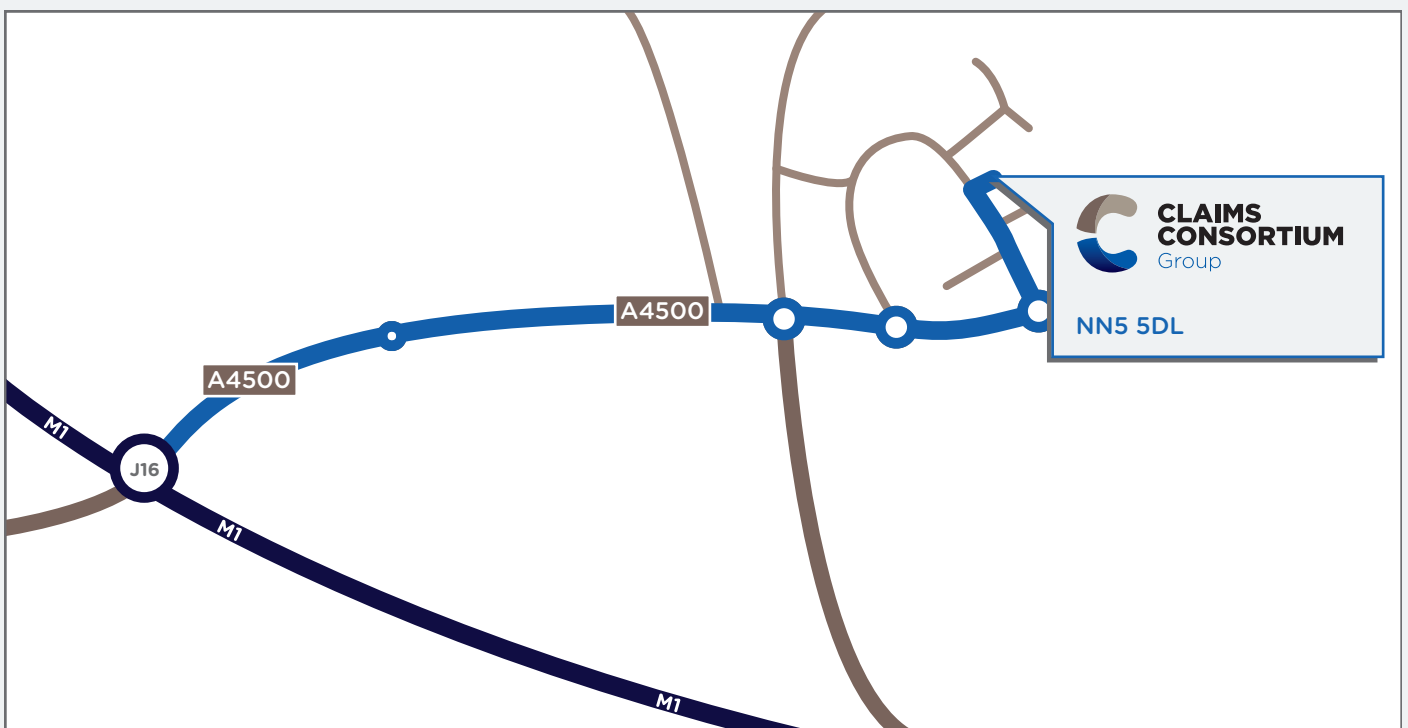

How to find us

How to find us

Sat Nav: **TA1 3EN**

Google Map Directions: <http://bit.ly/2674G8l>

How to find us

Sat Nav: [NN5 5DL](#)

Google Map Directions: <http://bit.ly/1UdEIA5>