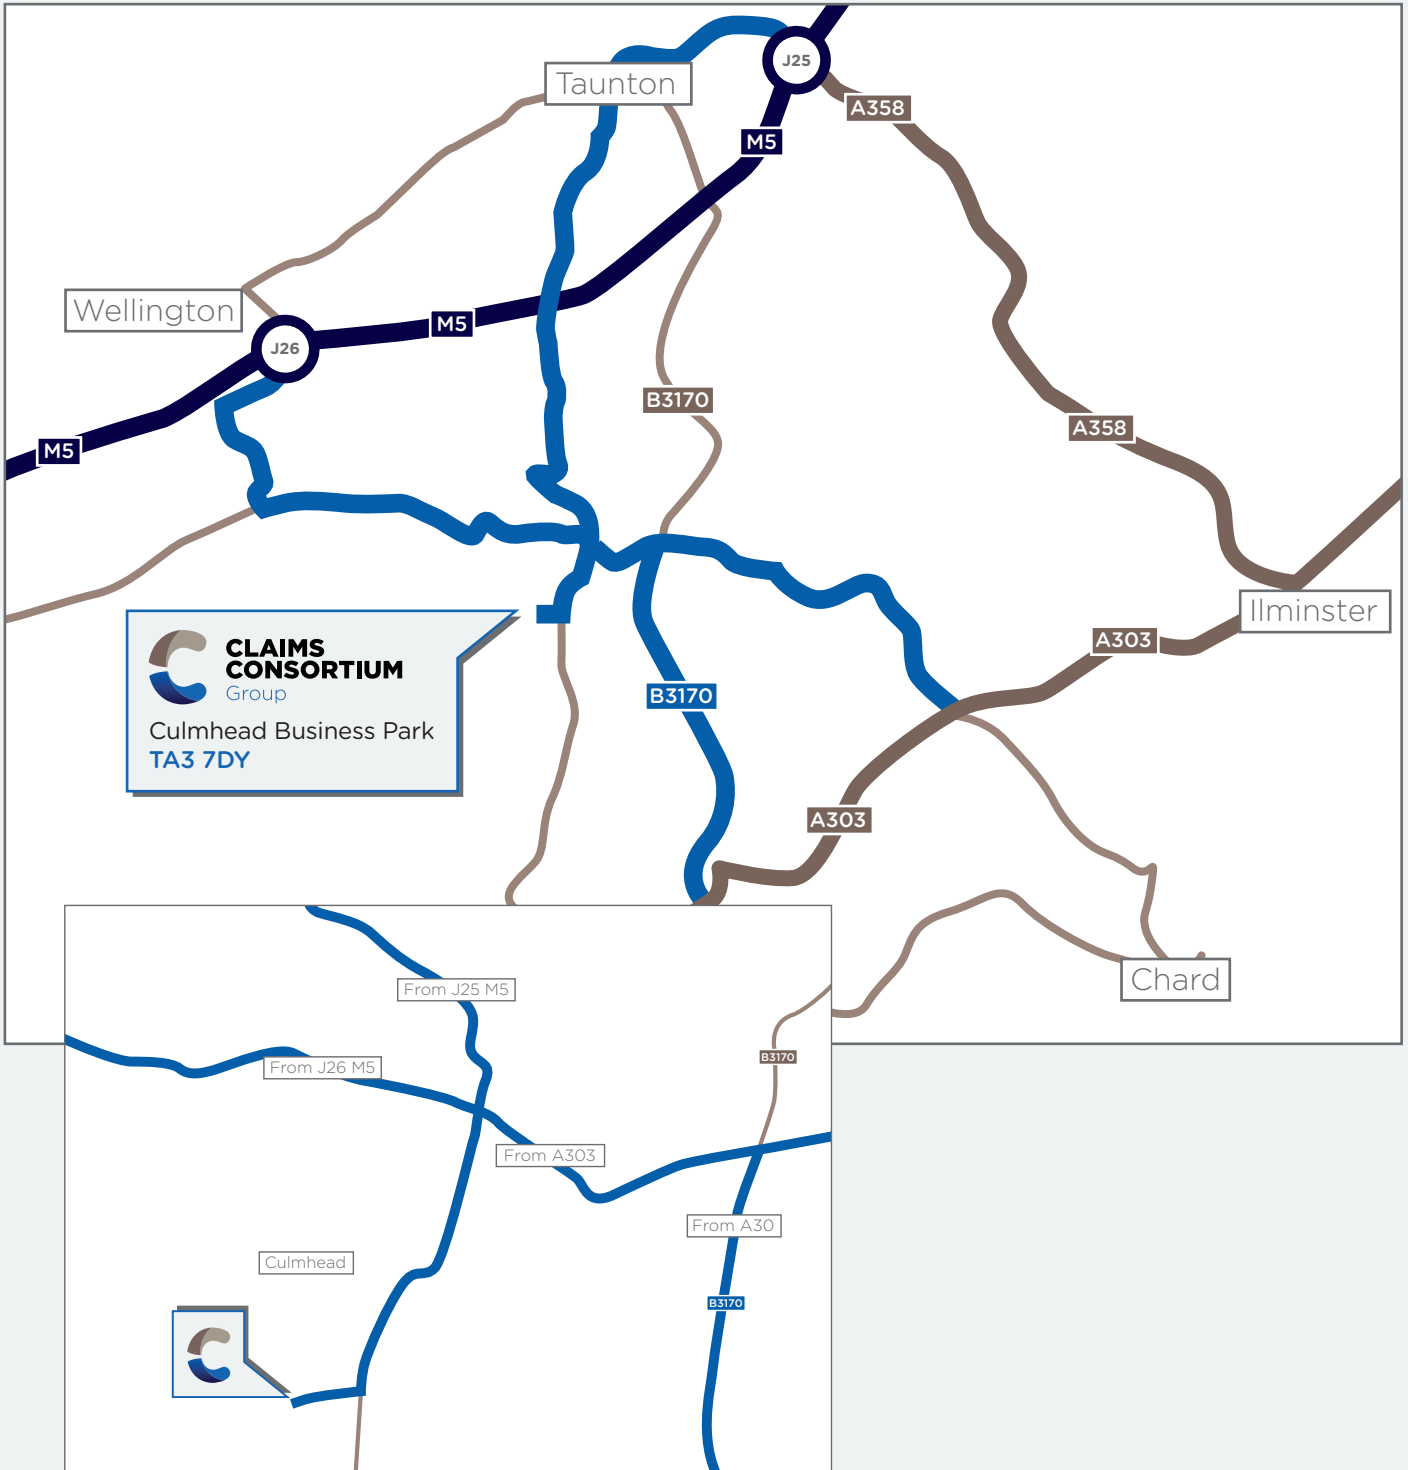

How to find us

How to find us

Sat Nav: **TA1 3EN**

Google Map Directions: <http://bit.ly/2674G8l>

How to find us

Sat Nav: [NN5 5DL](#)

Google Map Directions: <http://bit.ly/1UdEIA5>